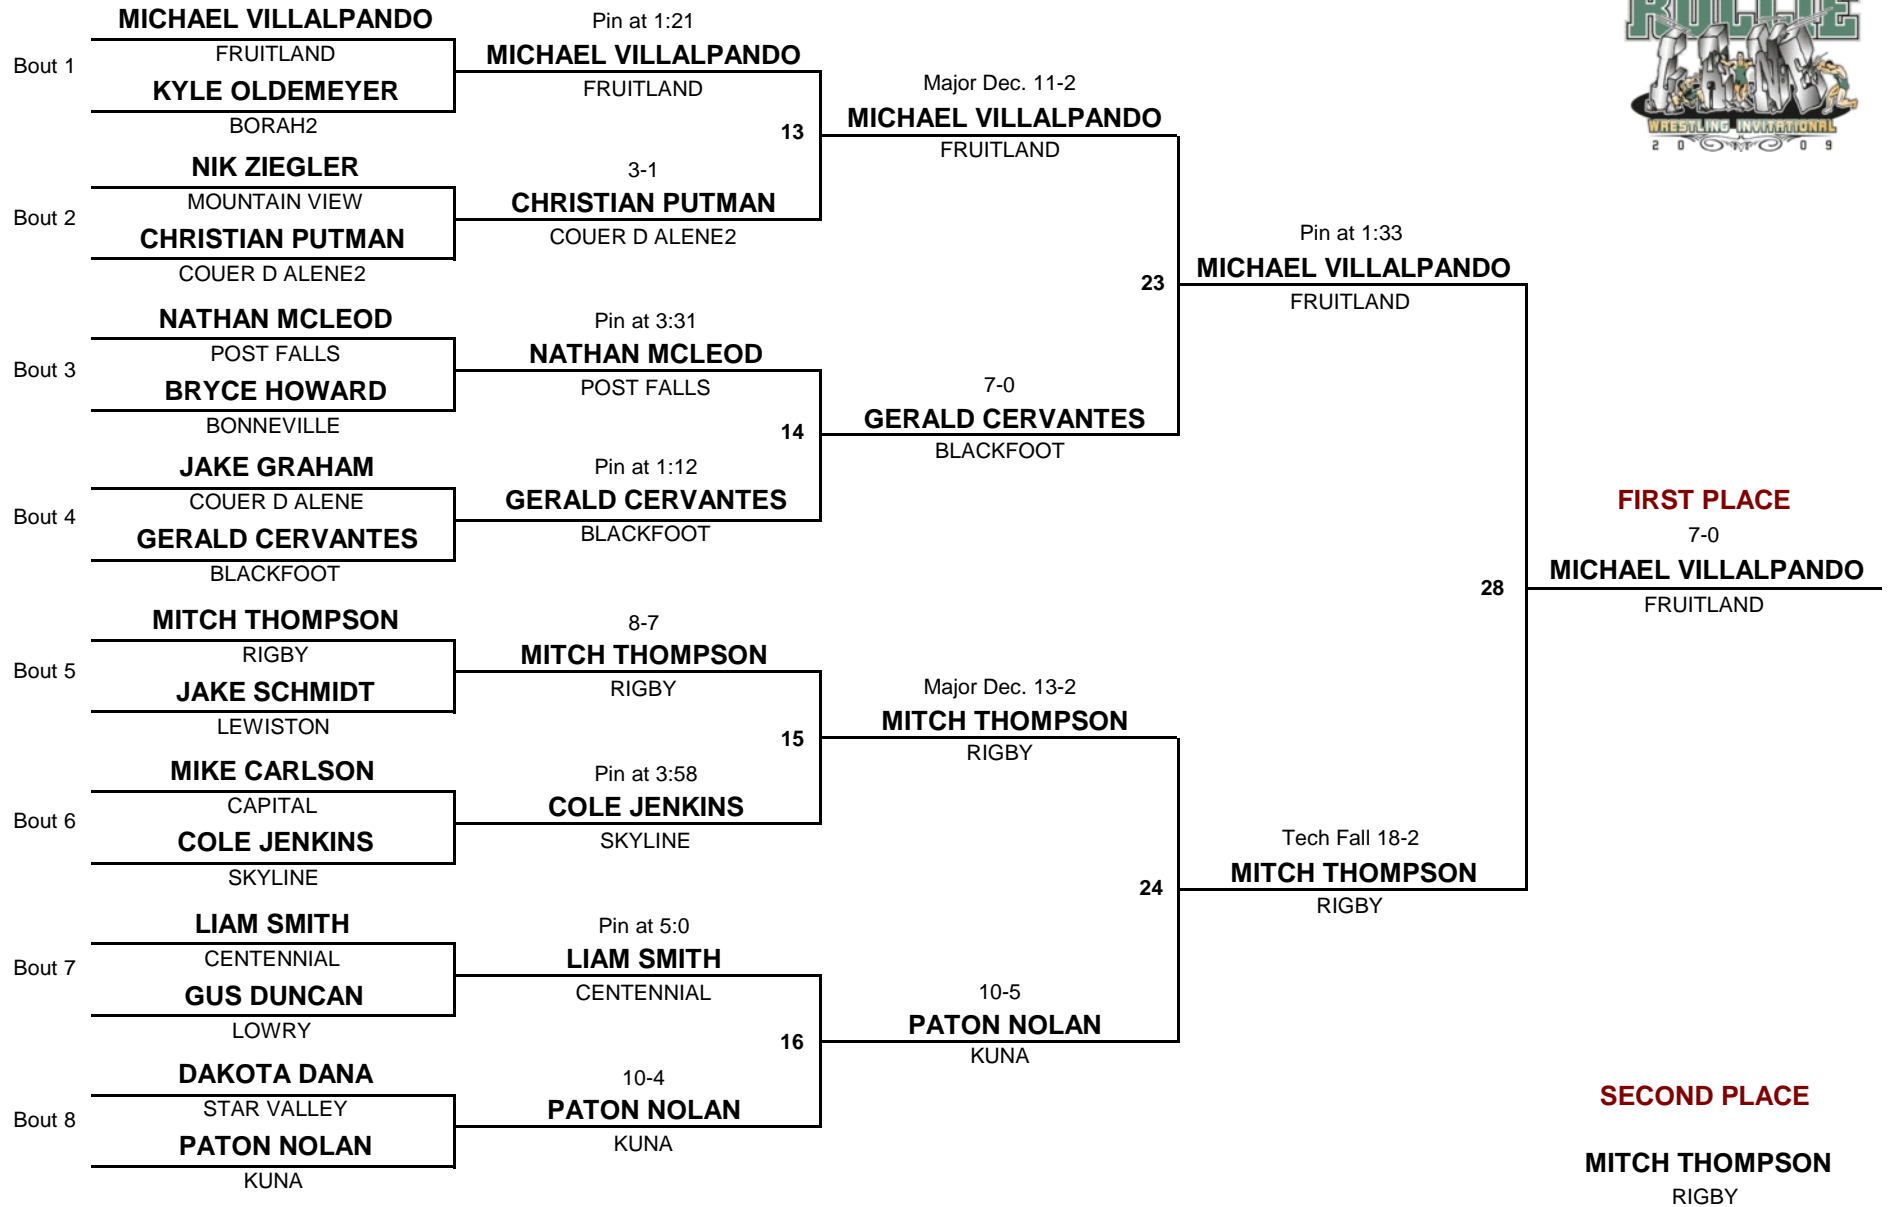

HIGH SCHOOL

DIVISION

135

WEIGHT

Rollie Lane Inv.

Championship Rounds