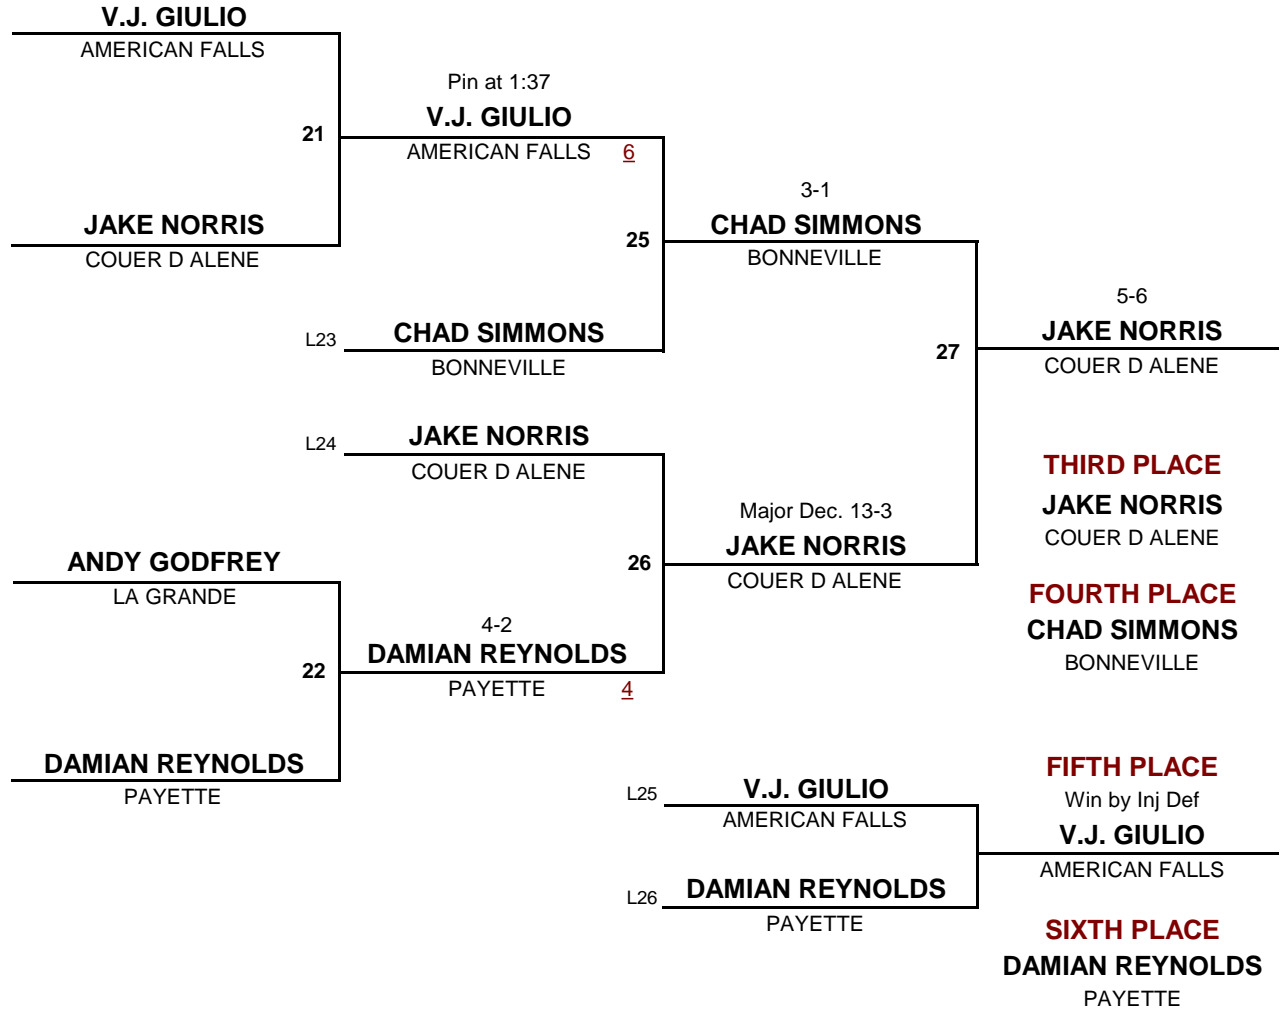

Consolation Rounds