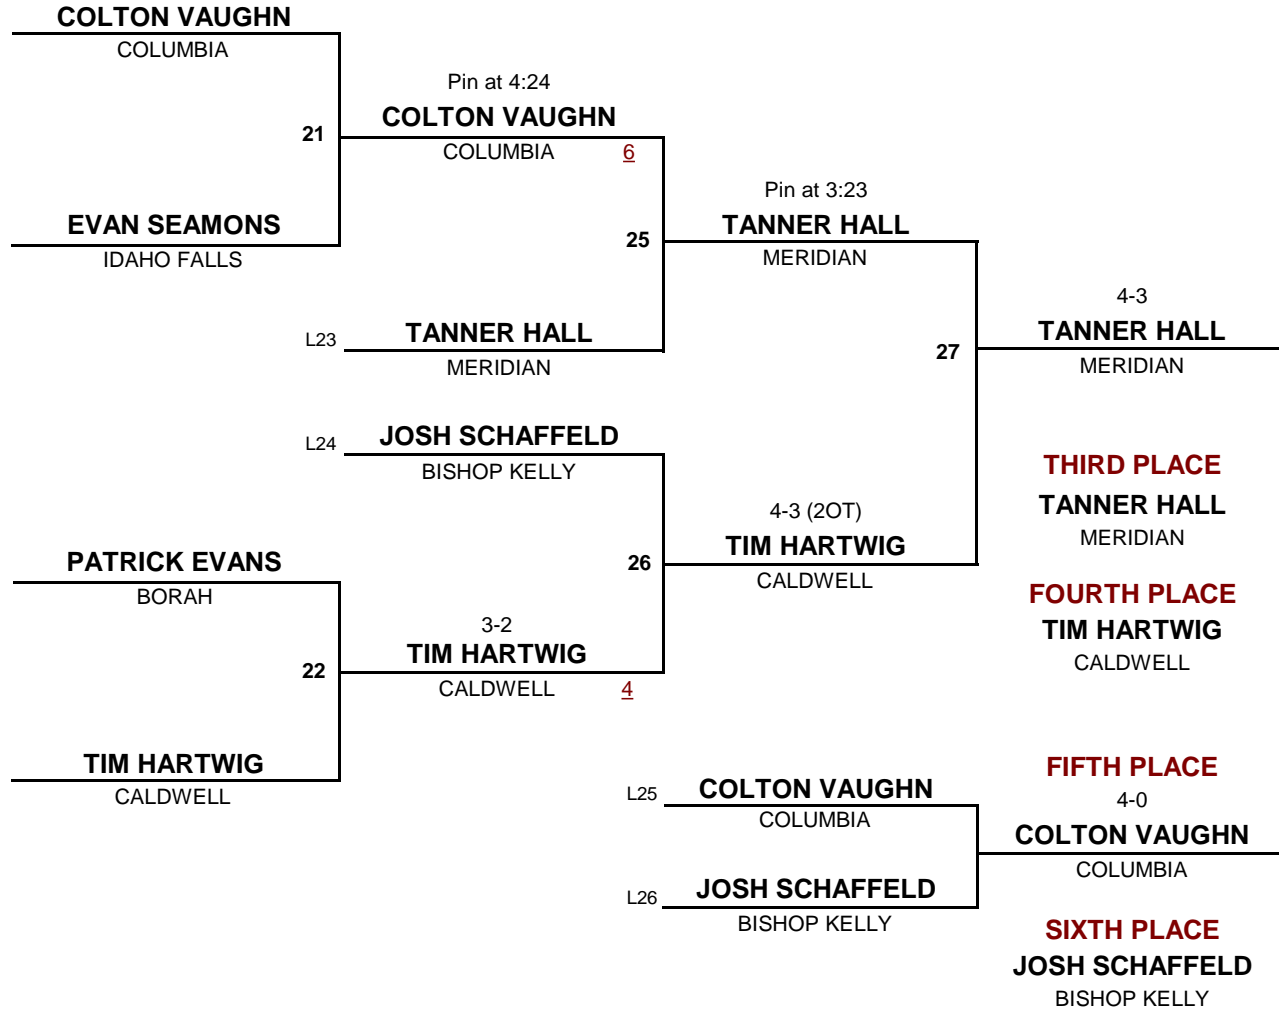

Consolation Rounds