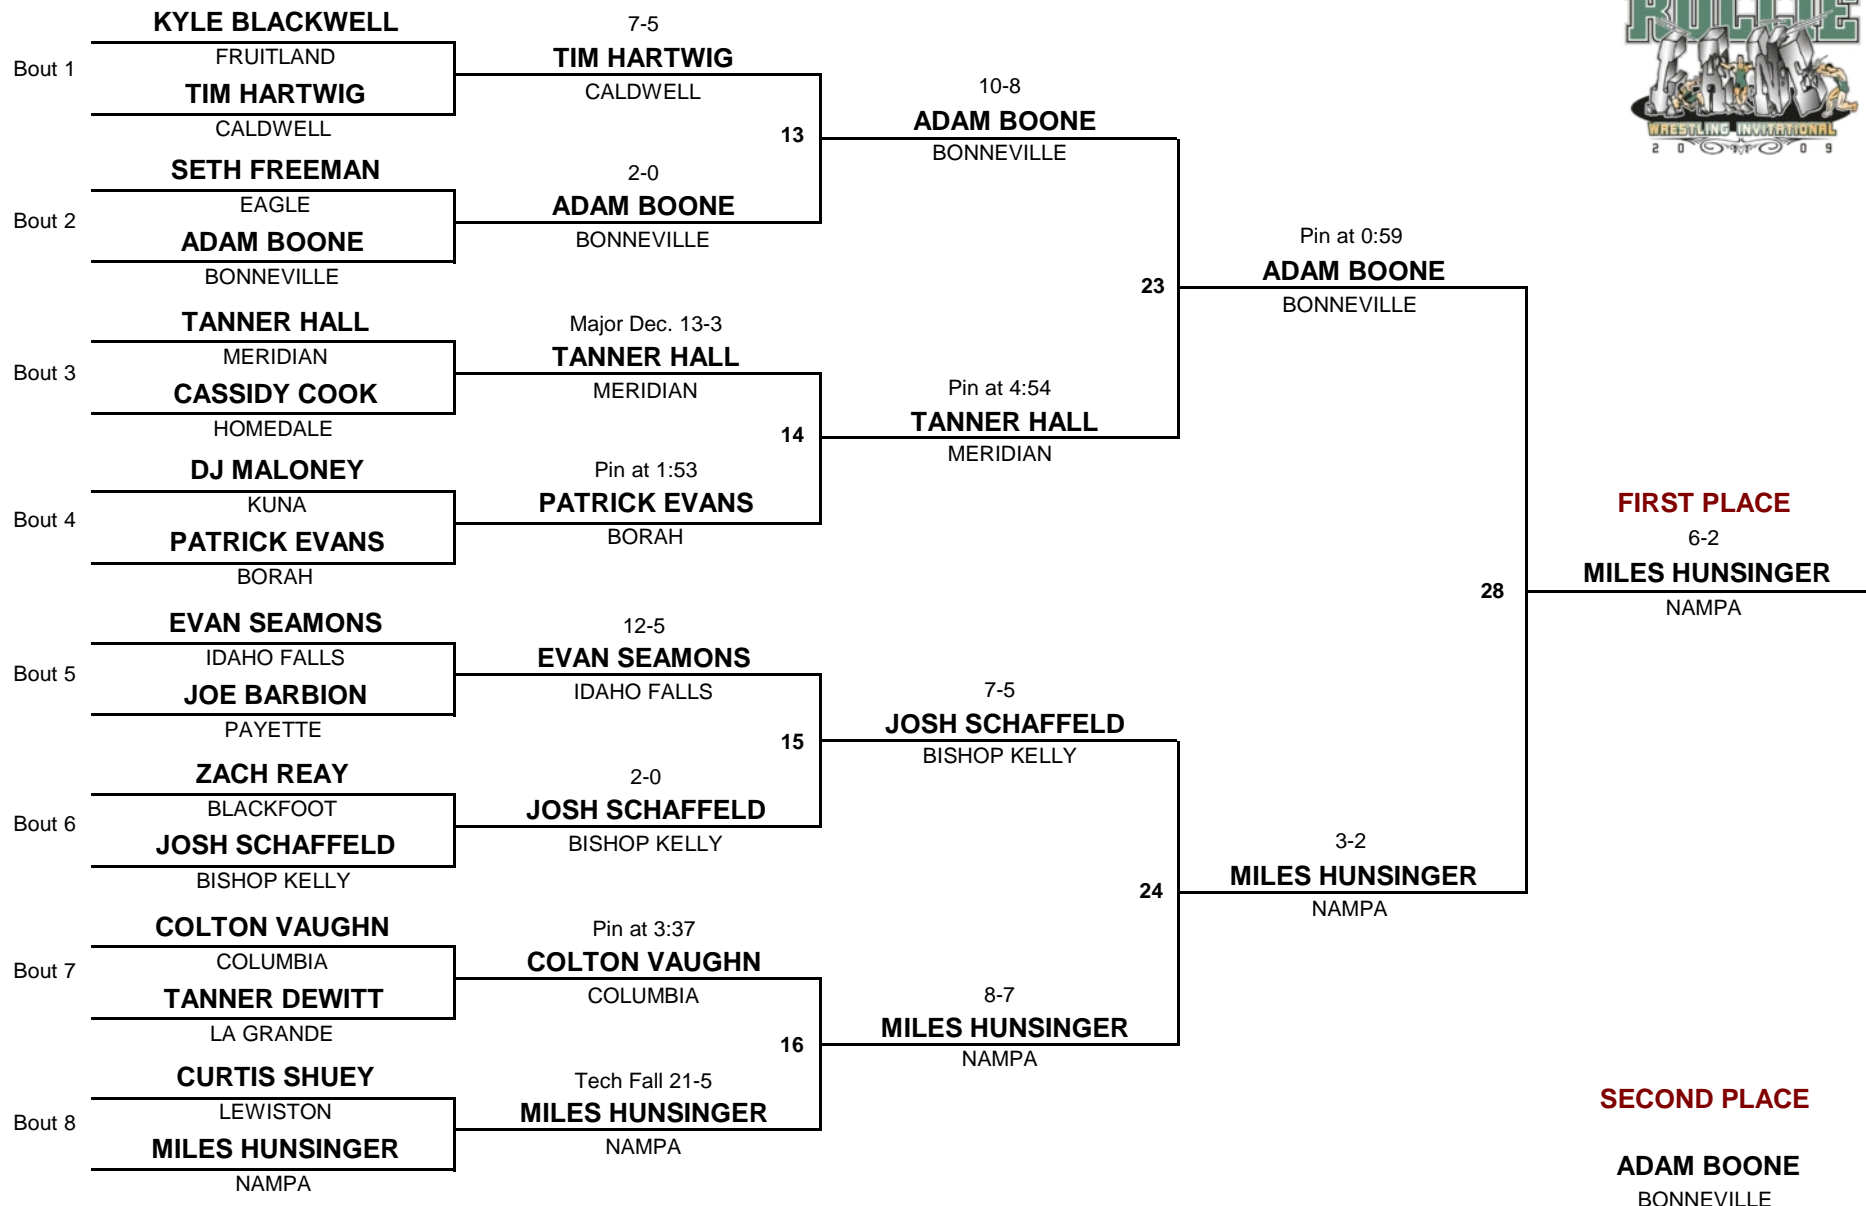

Championship Rounds

Consolation Rounds

HIGH SCHOOL

DIVISION

189

WEIGHT

Rollie Lane Inv.

Championship Rounds