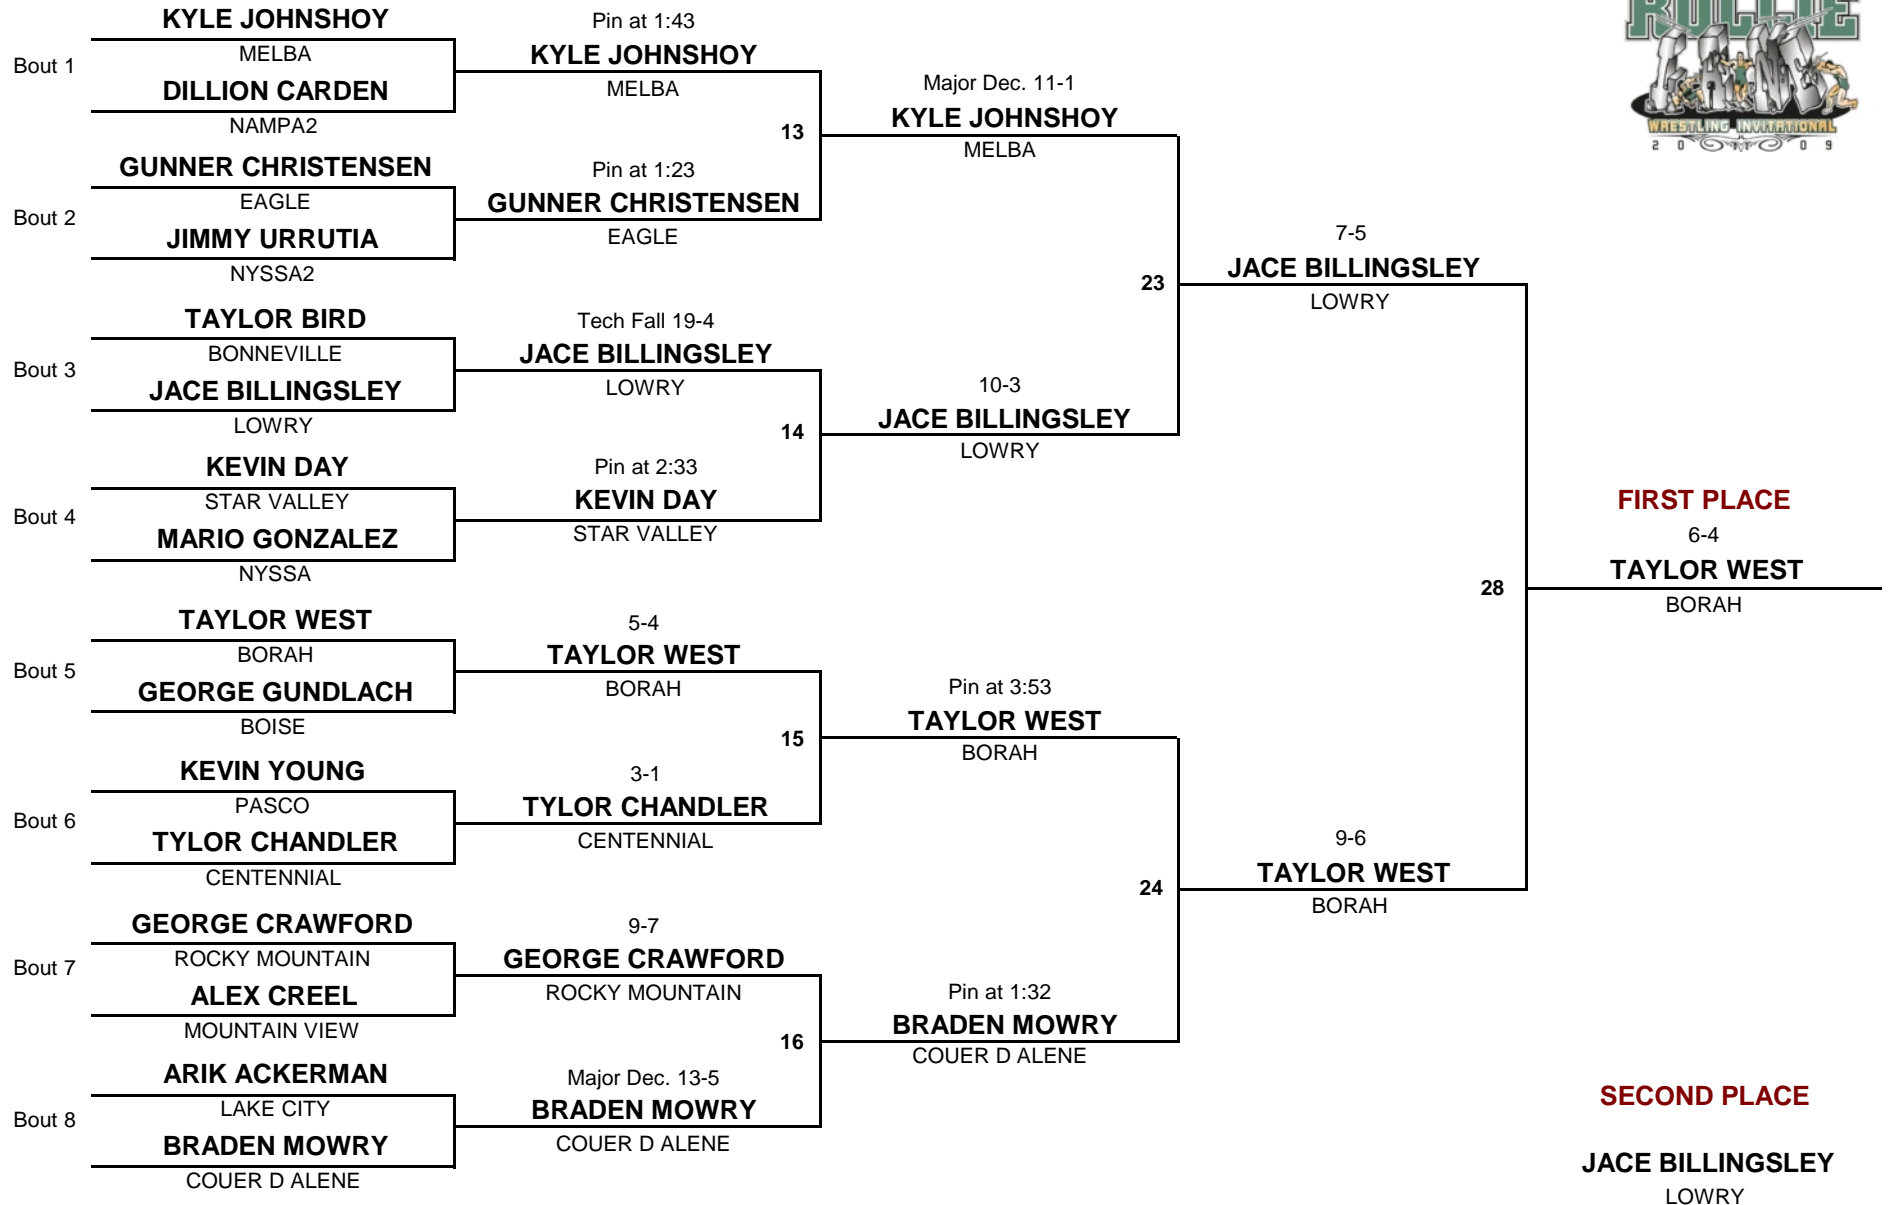

HIGH SCHOOL

DIVISION

125

WEIGHT

Rollie Lane Inv.

Championship Rounds