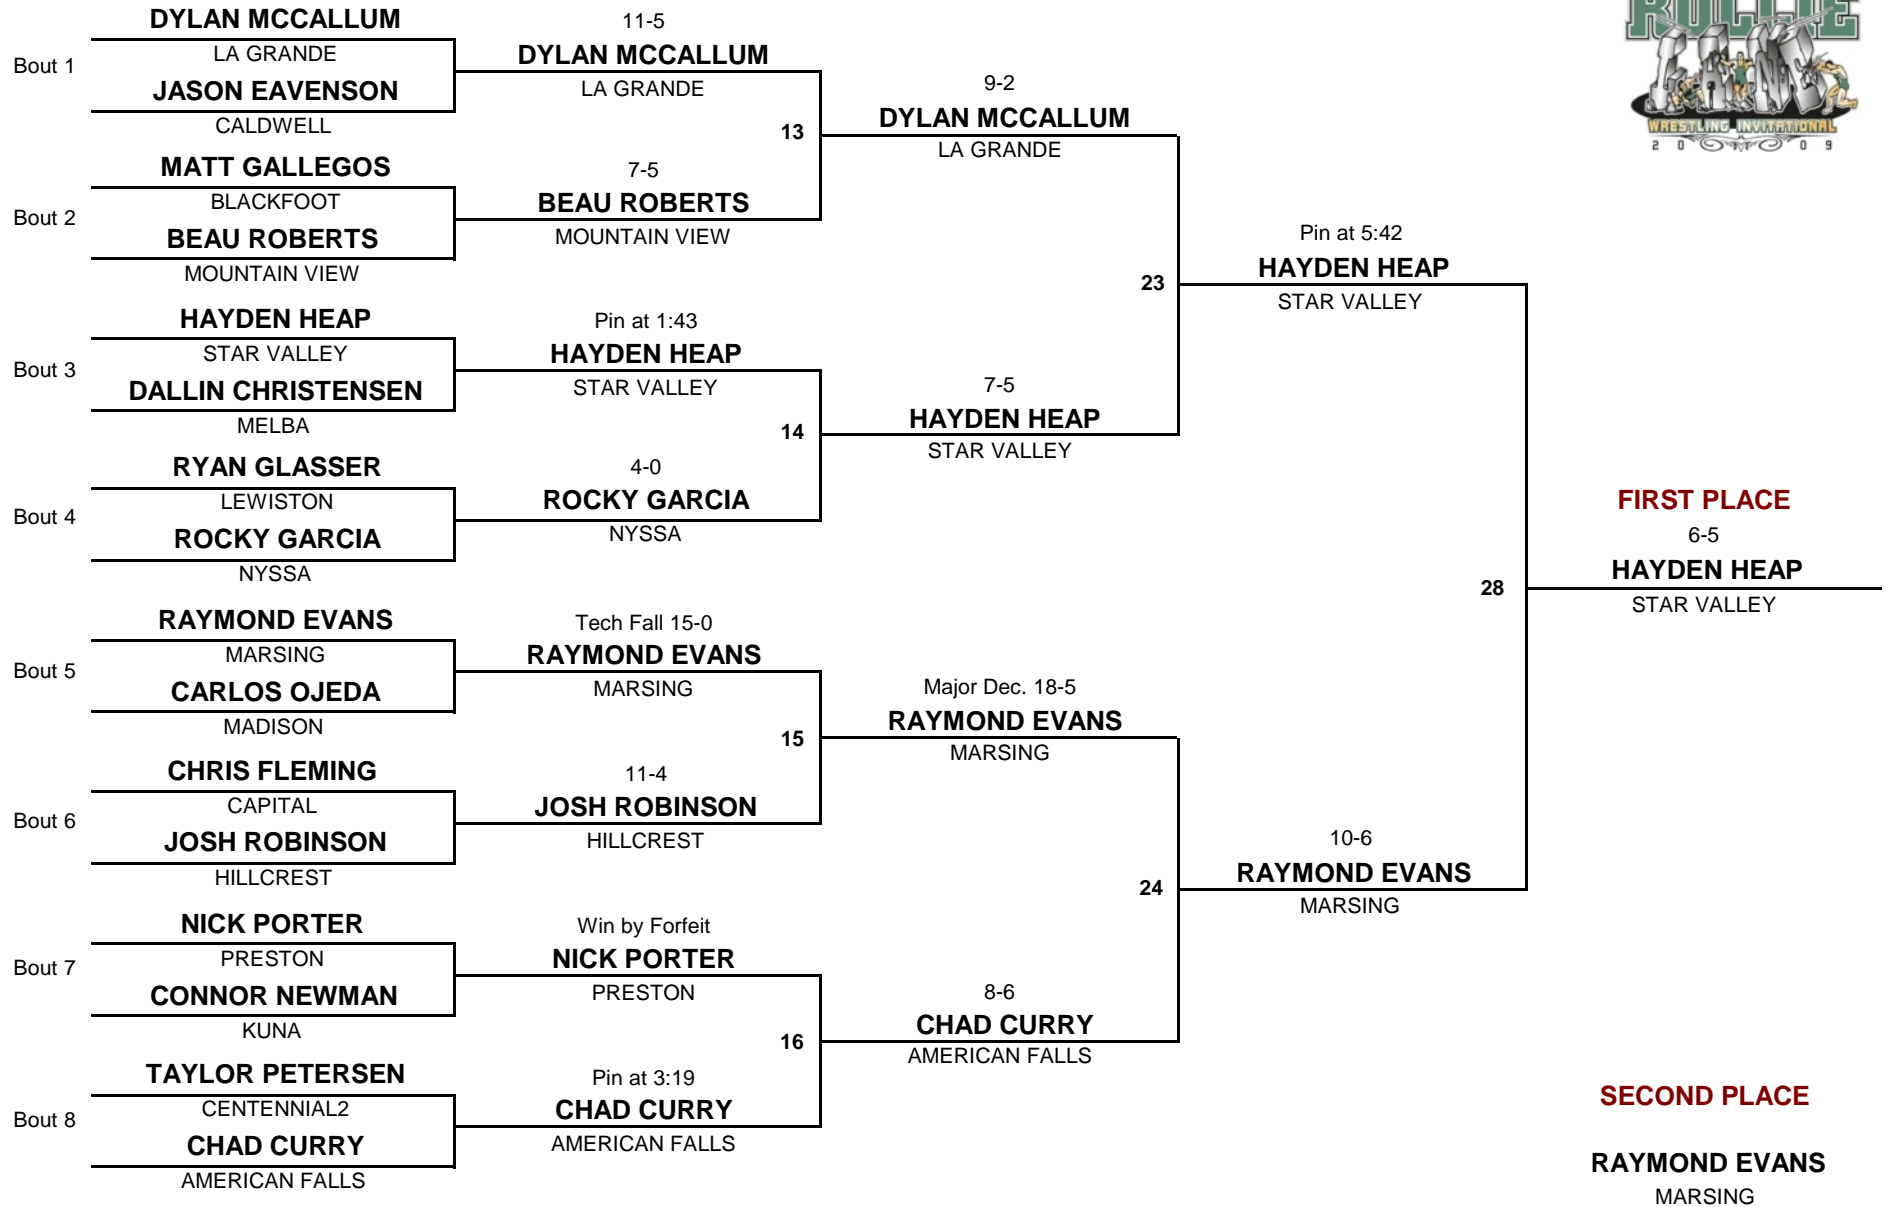

HIGH SCHOOL

DIVISION

112

WEIGHT

Rollie Lane Inv.

Championship Rounds

HIGH SCHOOL

DIVISION