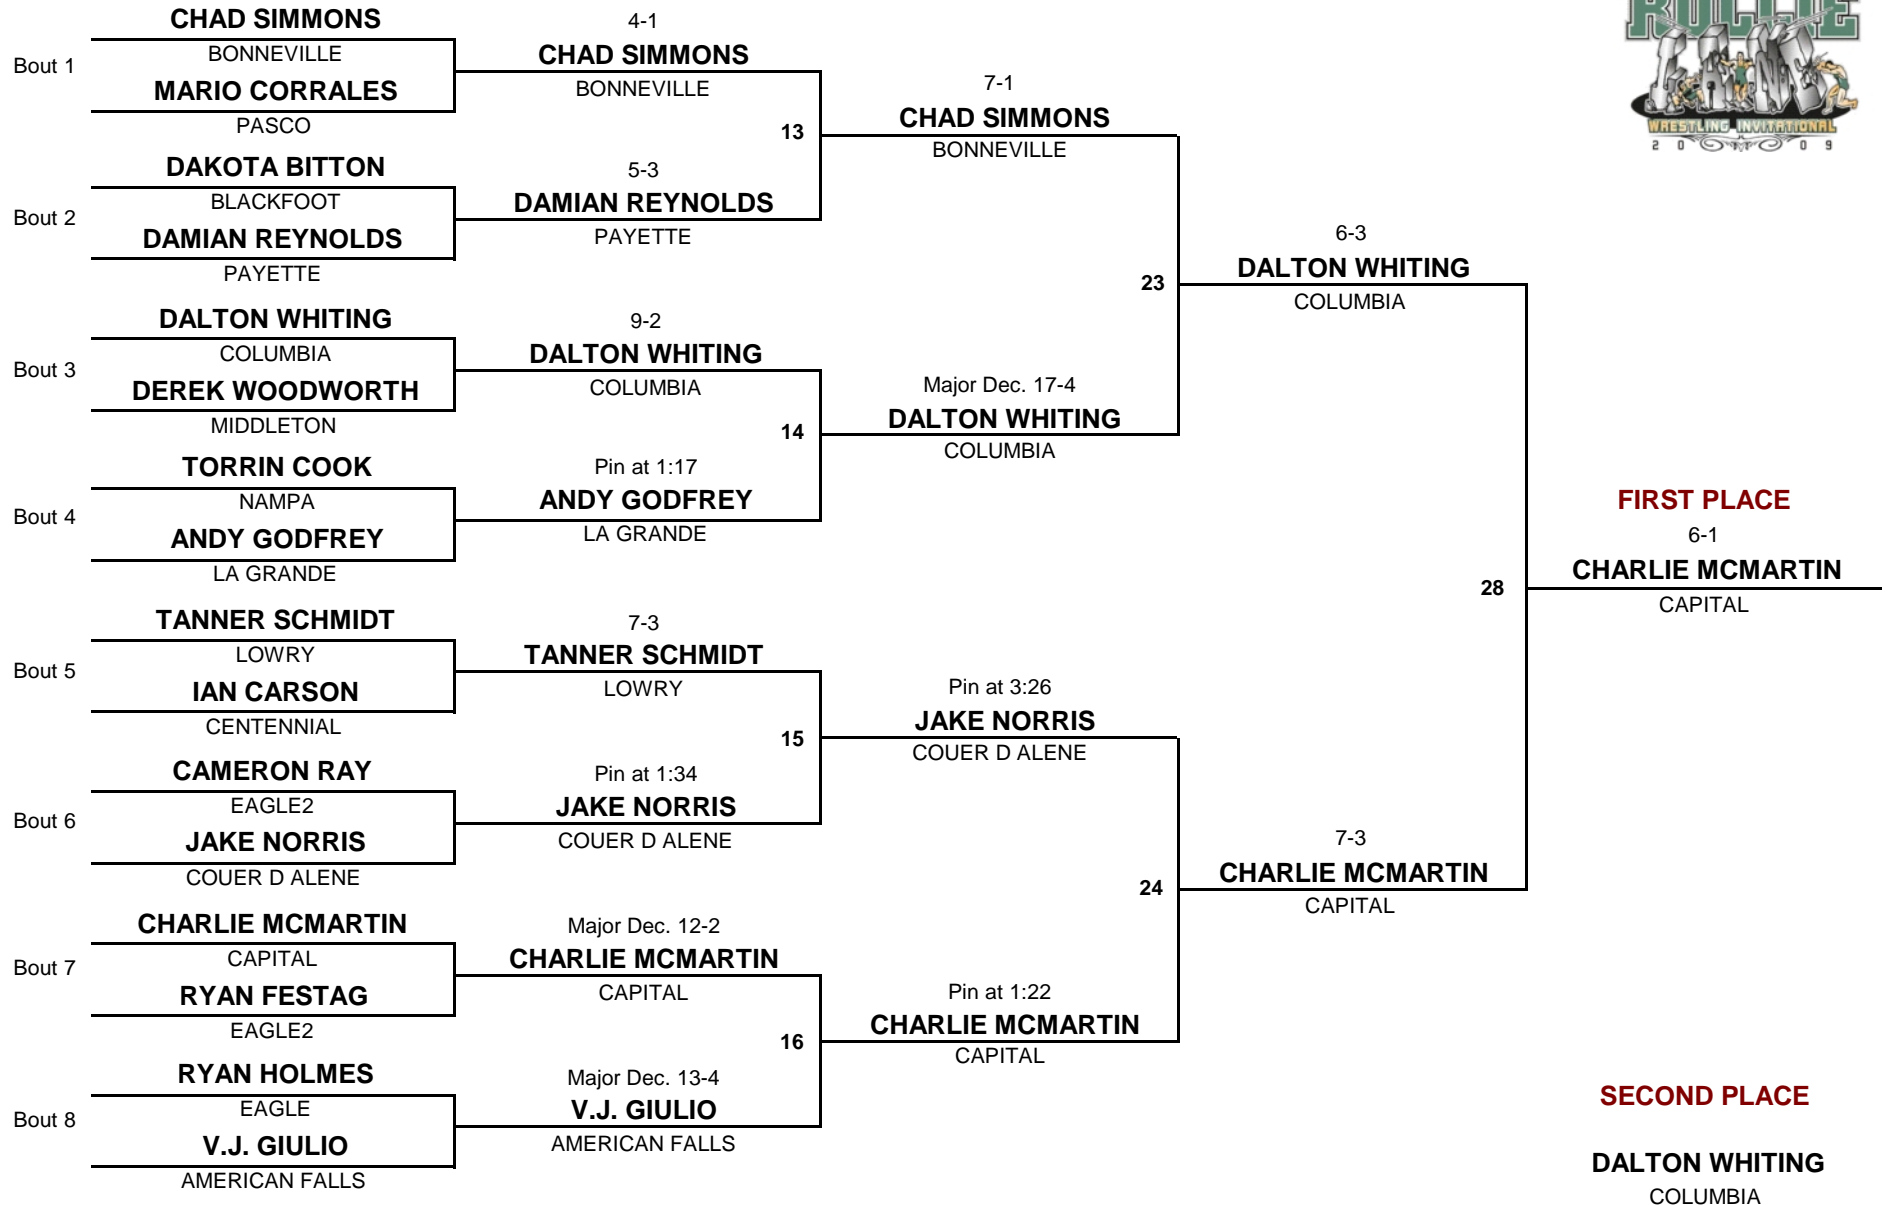

HIGH SCHOOL

DIVISION

160

WEIGHT

Rollie Lane Inv.

Championship Rounds