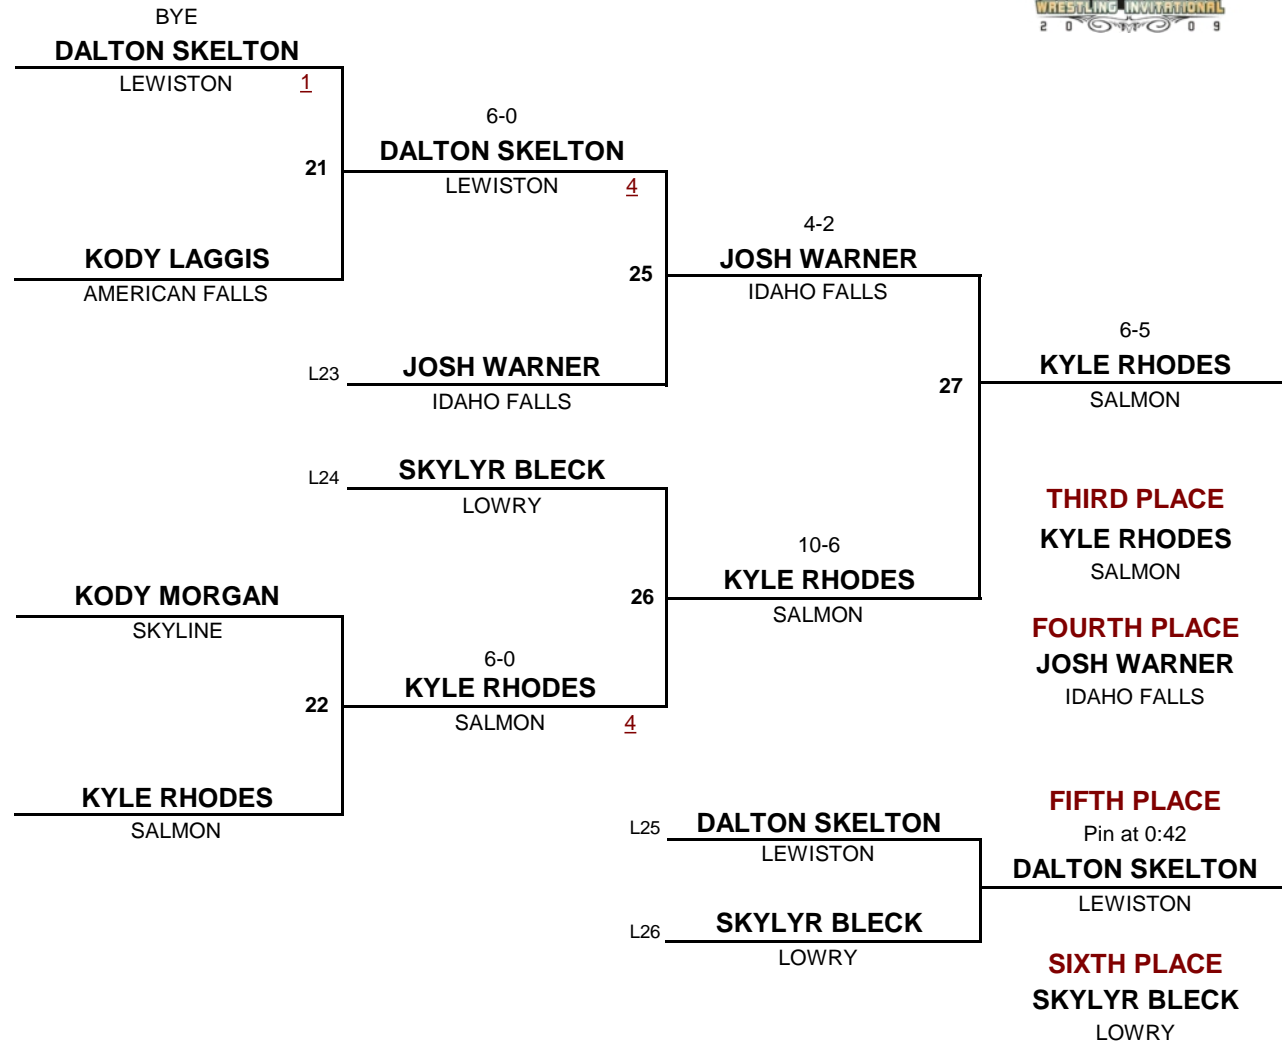

Consolation Rounds