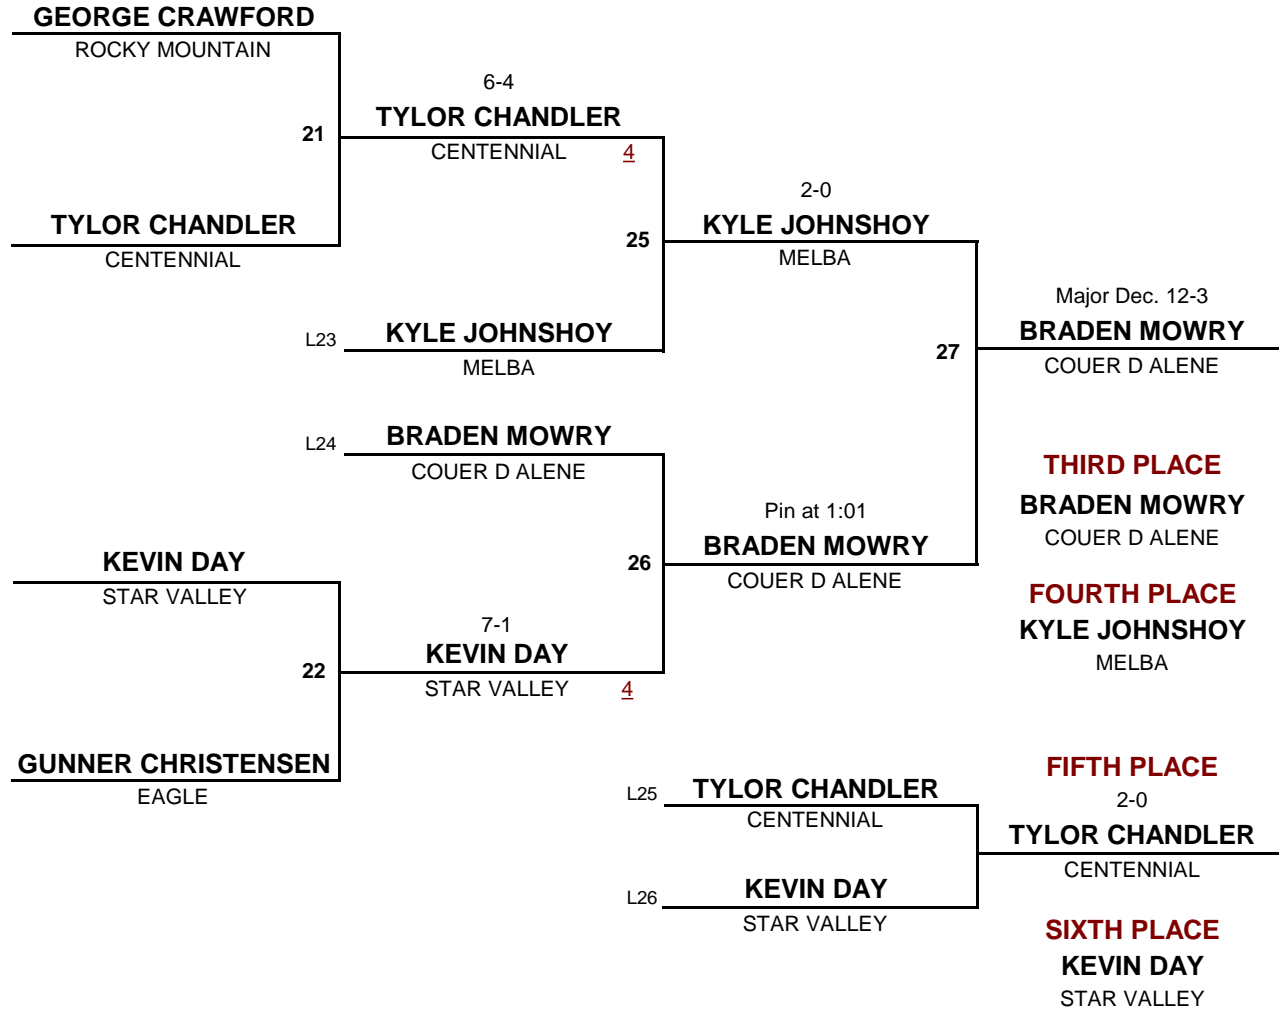

125

WEIGHT

Rollie Lane Inv.

Championship Rounds

Consolation Rounds

HIGH SCHOOL

DIVISION

135