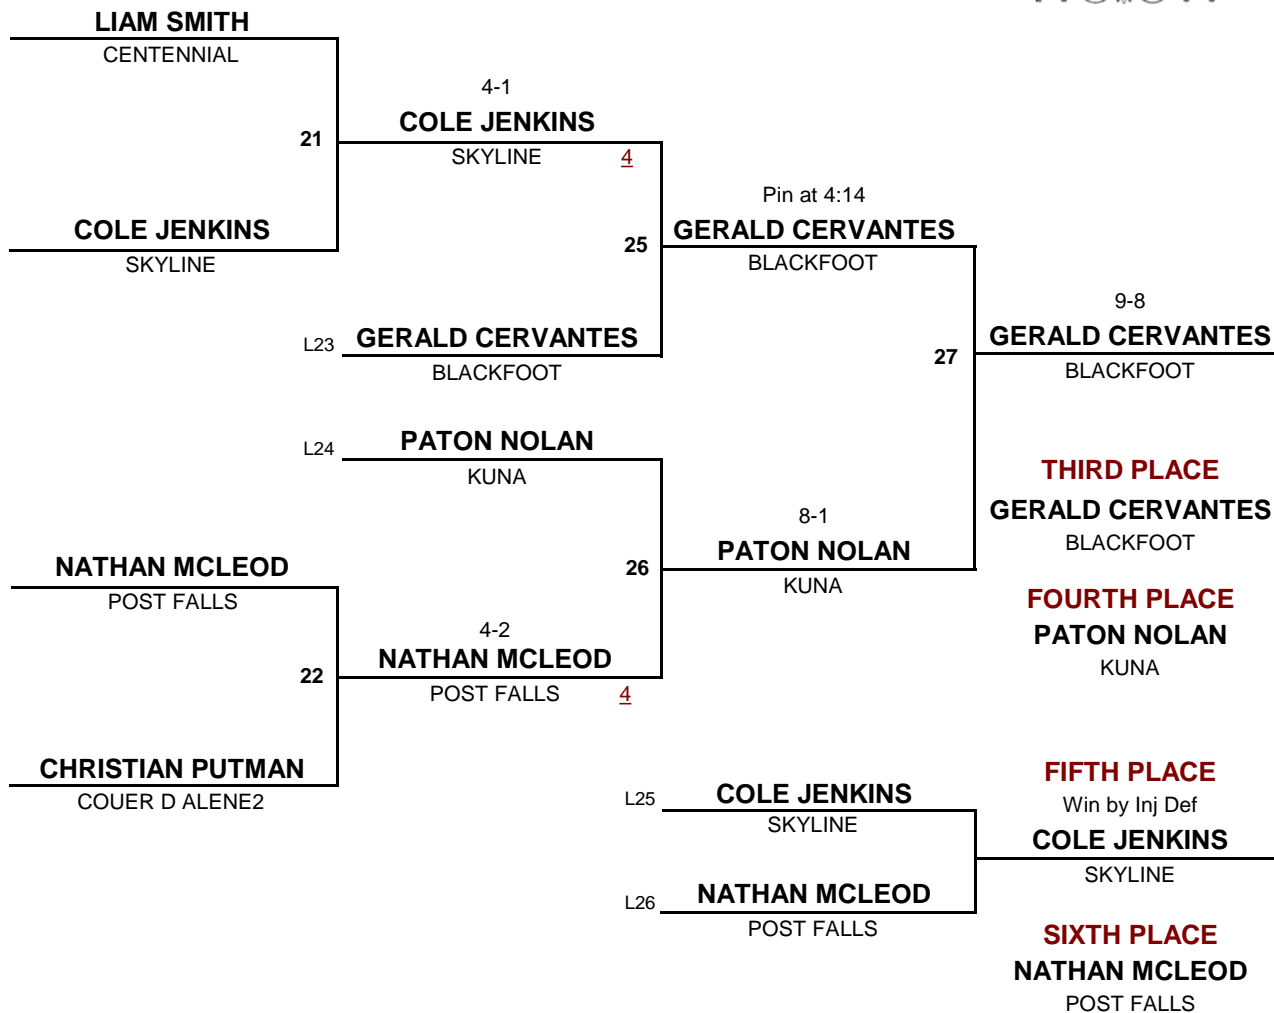

Consolation Rounds