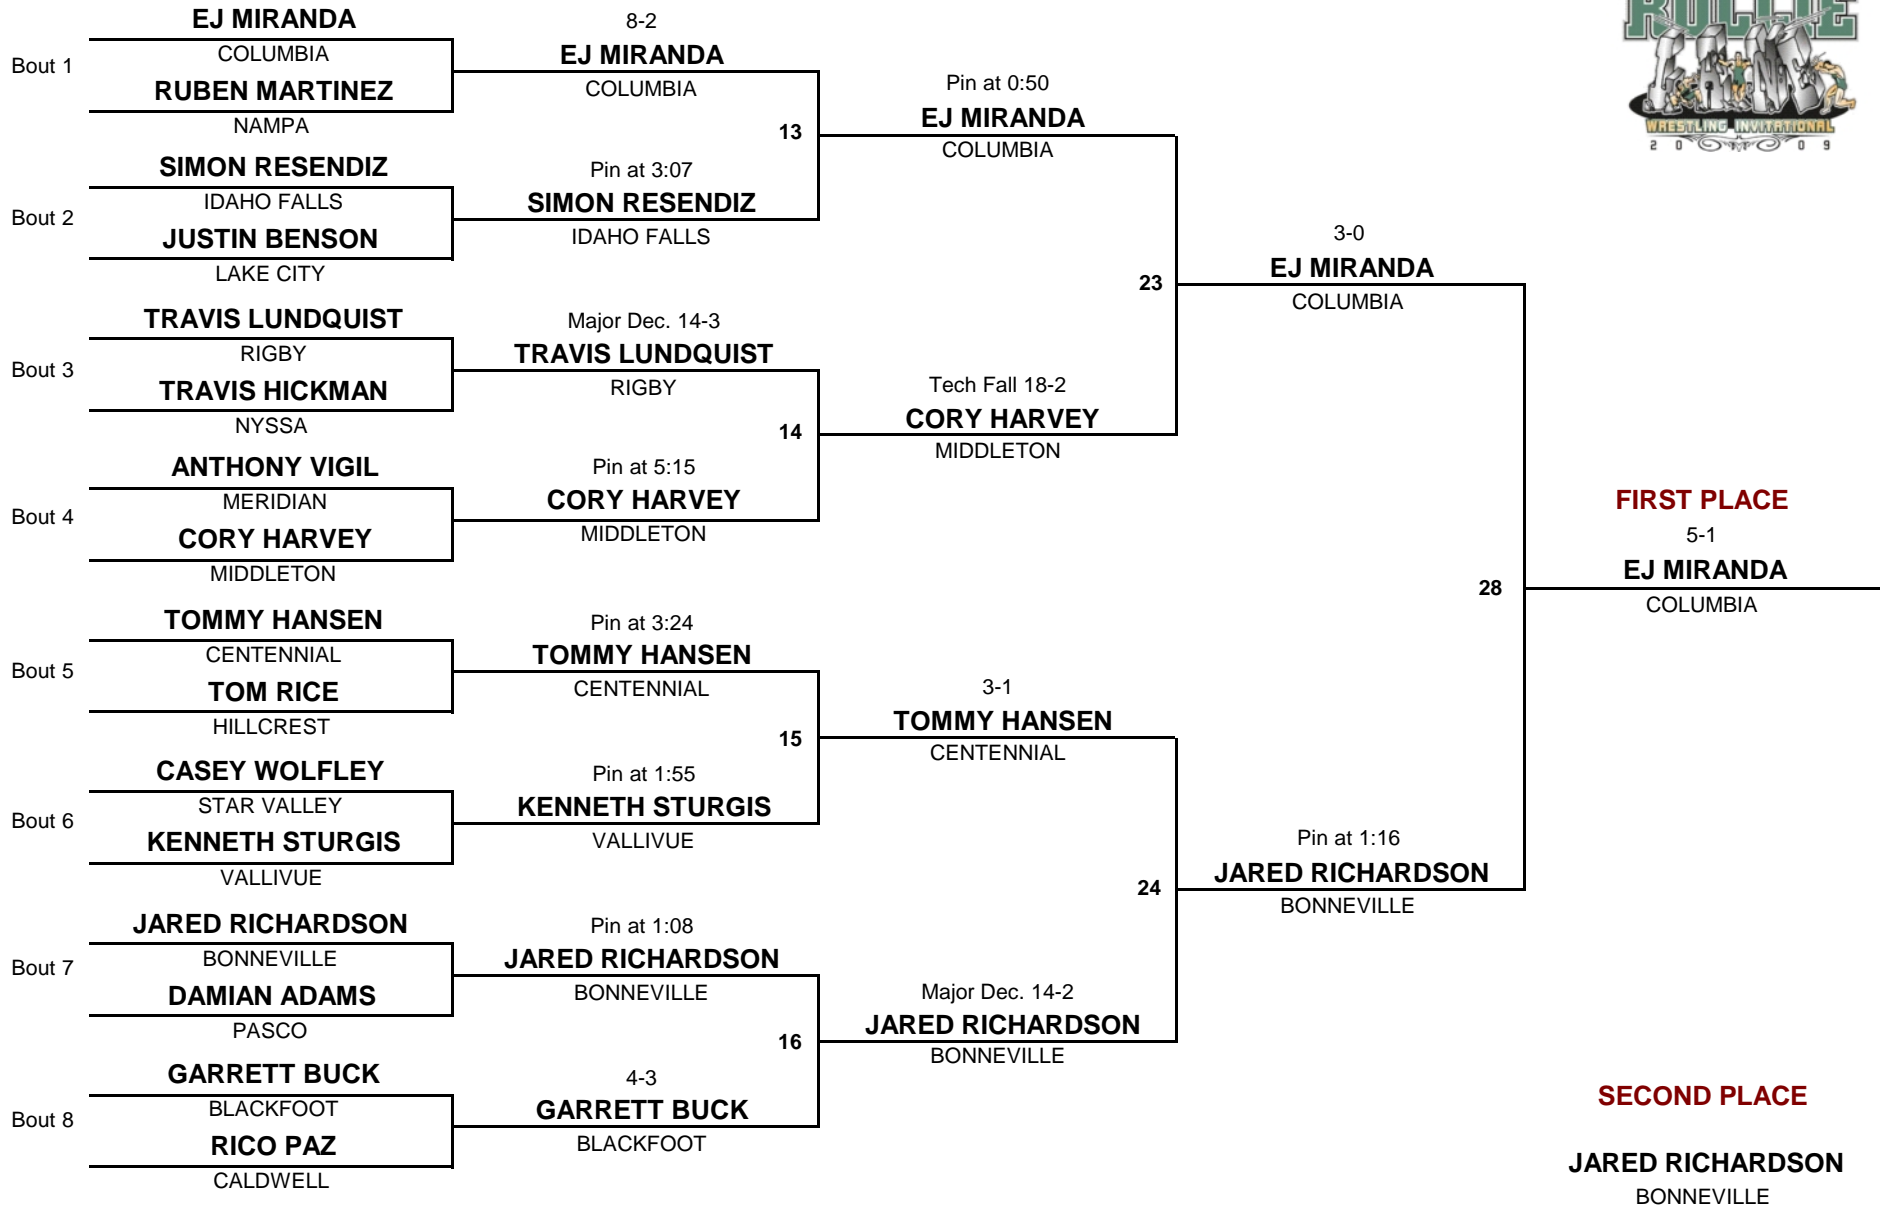

Consolation Rounds

HIGH SCHOOL

DIVISION

285

WEIGHT

Rollie Lane Inv.

Championship Rounds

Consolation Rounds