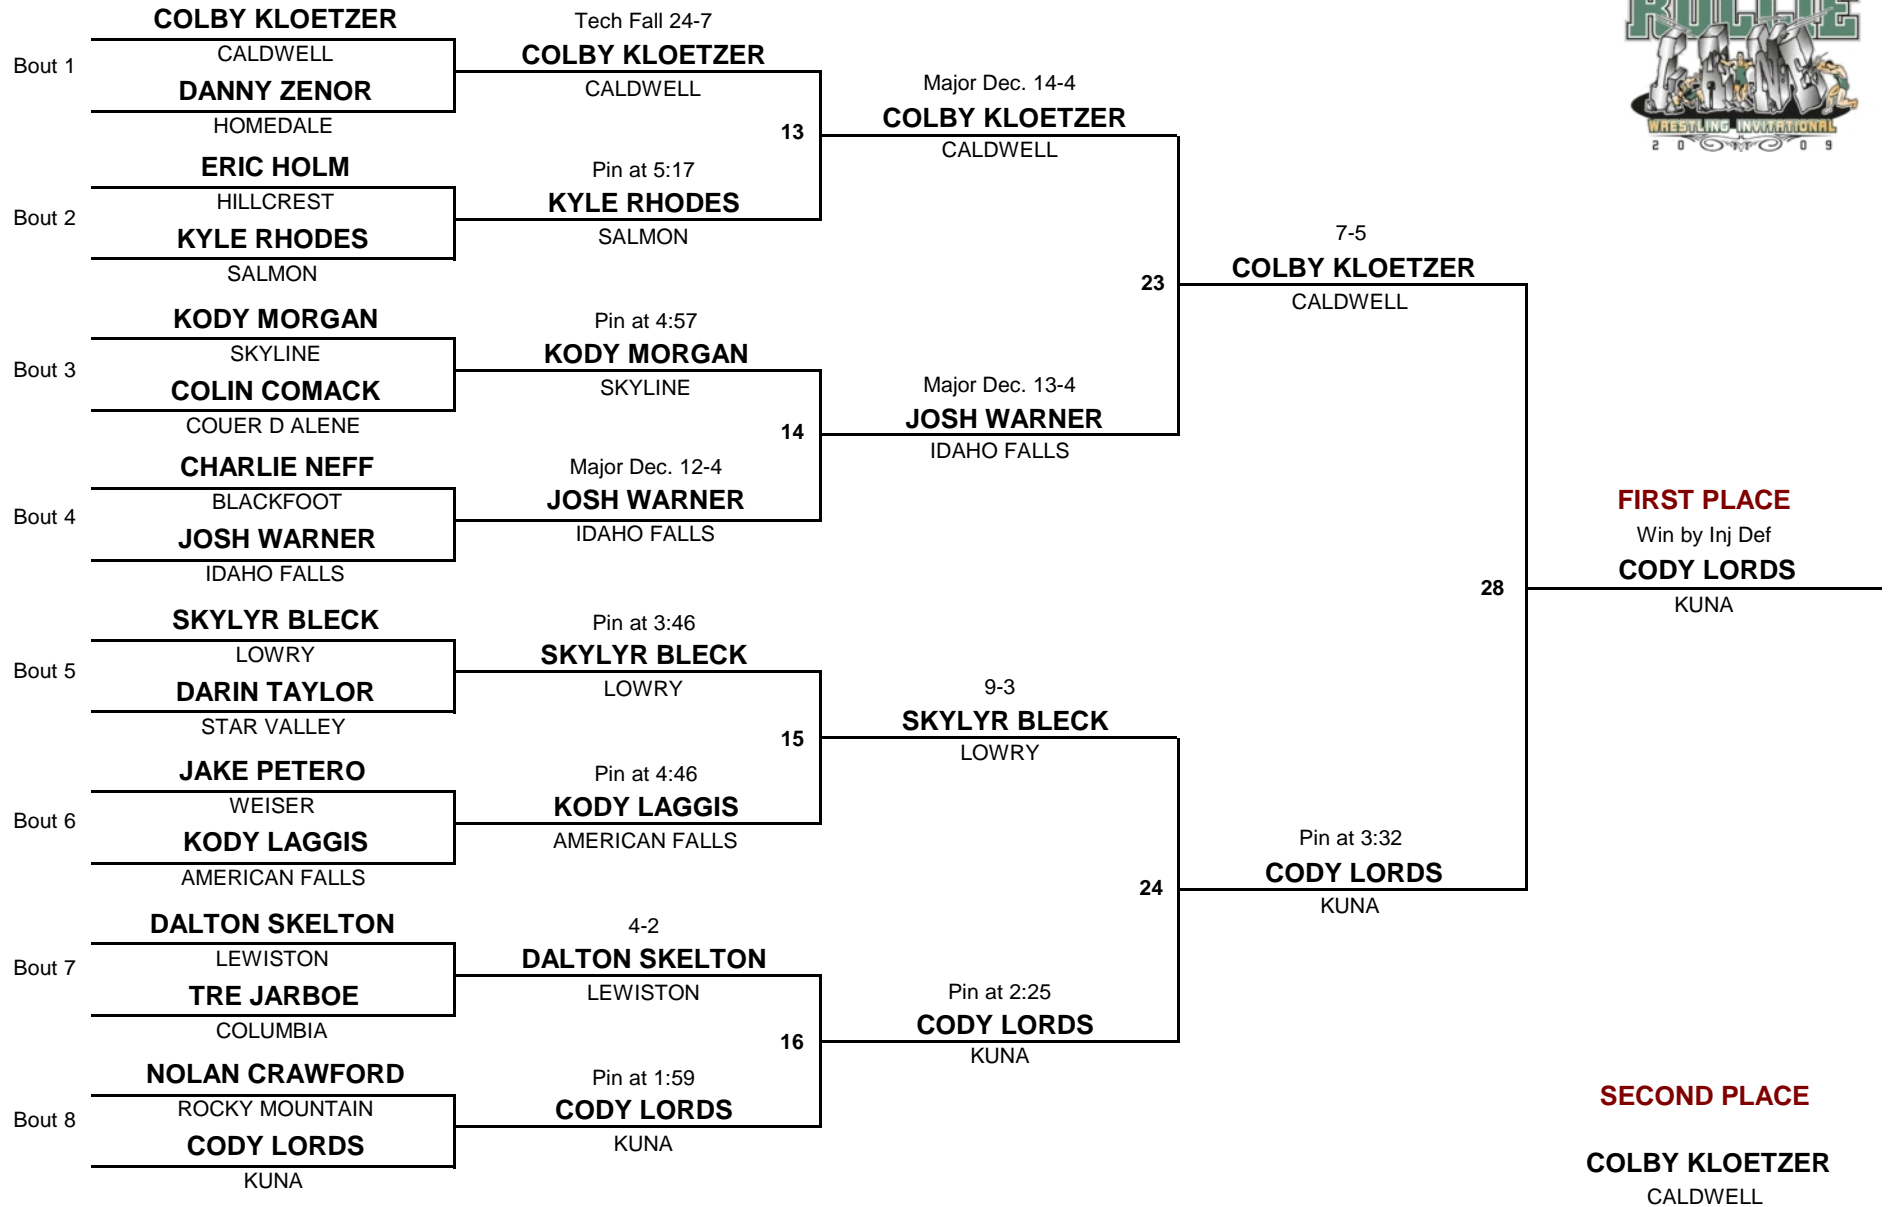

HIGH SCHOOL

DIVISION

145

WEIGHT

Rollie Lane Inv.

Championship Rounds